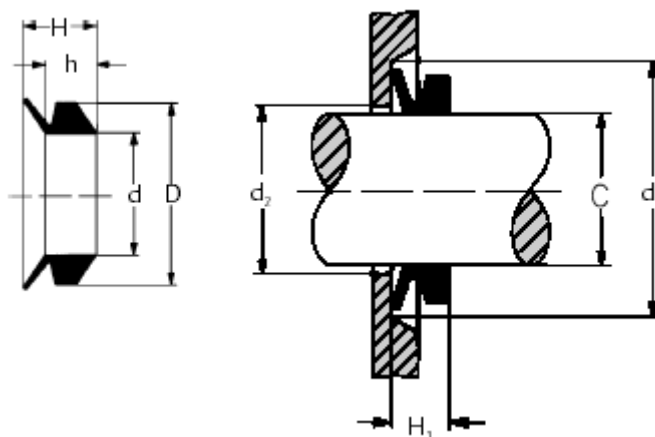

Article number: 17950045S

Description: KLEE V-ring VS 50-45 NBR 60

Measures

C = 43-48
d = 40.0
D = 50.0
d₁ = C+15
d₂ = C+3
h = 9.5
H = 13.0
H₁ = 11 +/- 1